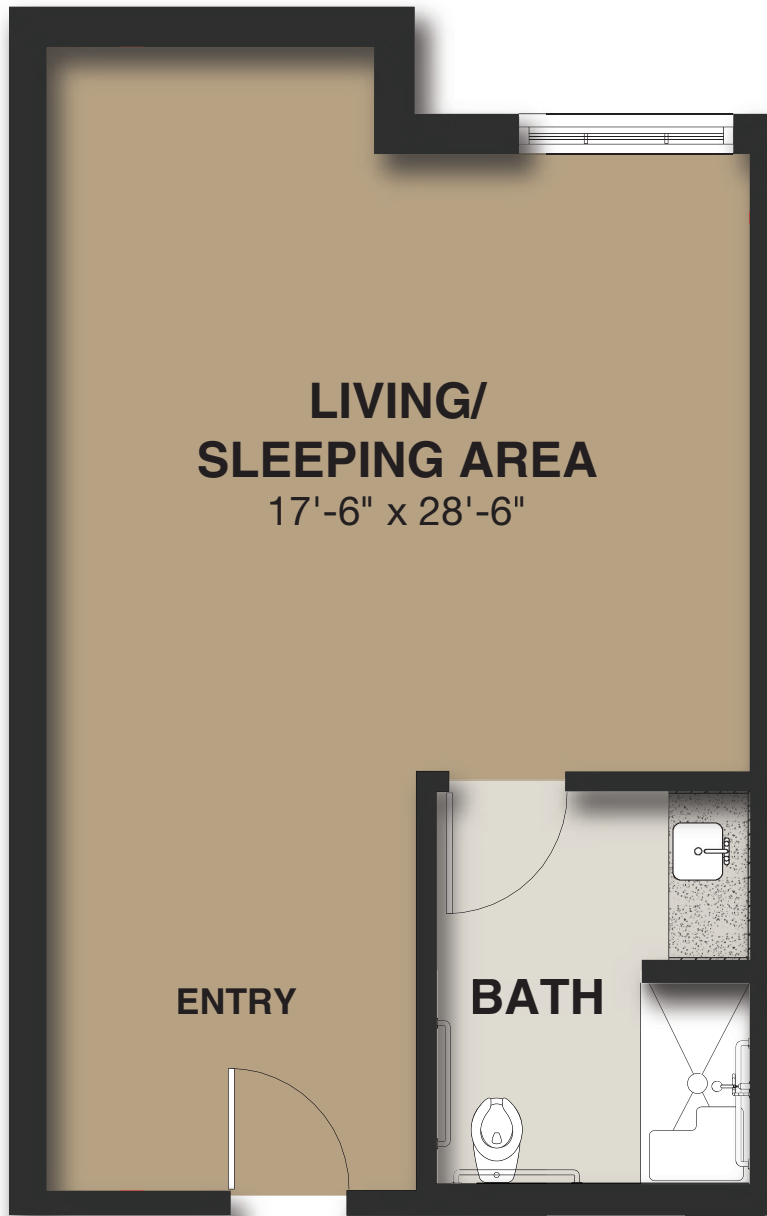

The ROSEVILLE

MEMORY CARE SUITE

Floor plans starting at 370 sq. ft.
Room dimension and window placement may vary. Not shown to scale.

WINDSOR *at* CELEBRATION

1370 Celebration Boulevard, Celebration, FL 34747
(407) 870-1561 | WindsorAtCelebration.com

A **BIG ROCK PARTNERS**
Senior Housing Development

Managed by
Life Care Services® #AL 13202

The PRIMROSE

MEMORY CARE SUITE

Floor plans starting at 475 sq. ft.
Room dimension and window placement may vary. Not shown to scale.